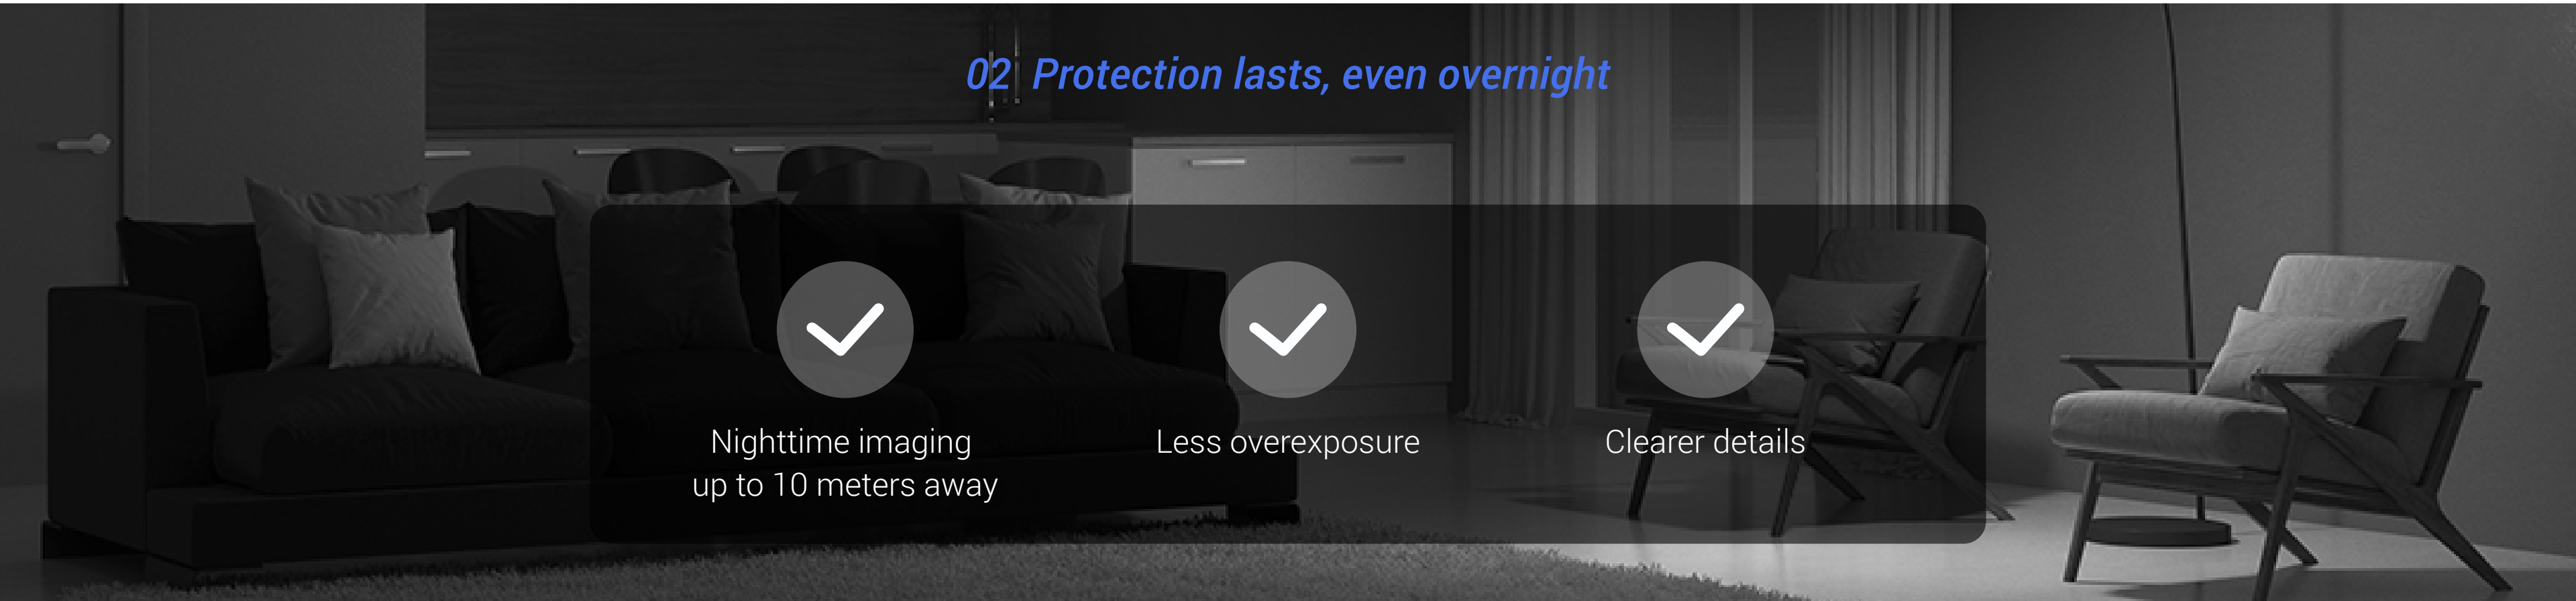

02 Protection lasts, even overnight