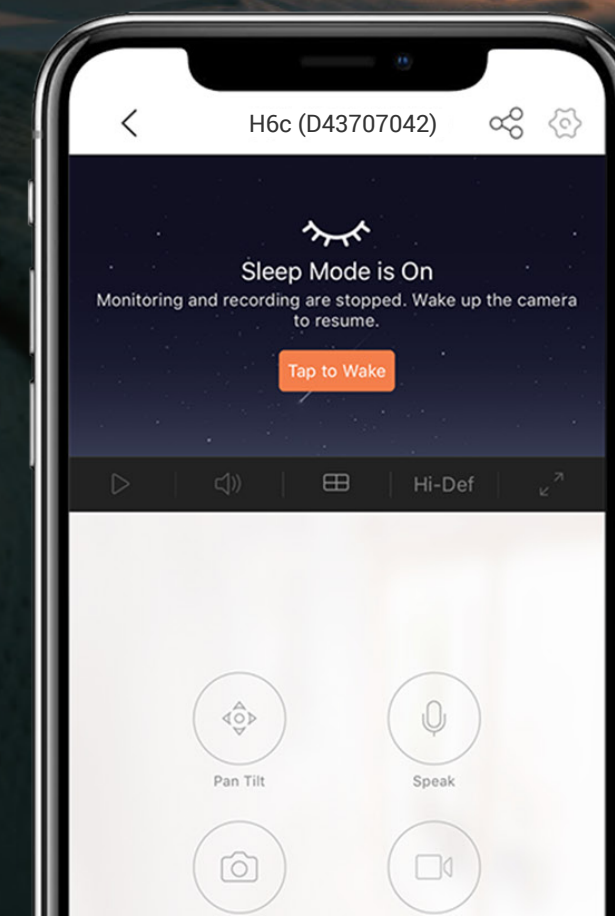

TLS
Data Transmission
Encryption

AES-128
Data Encryption