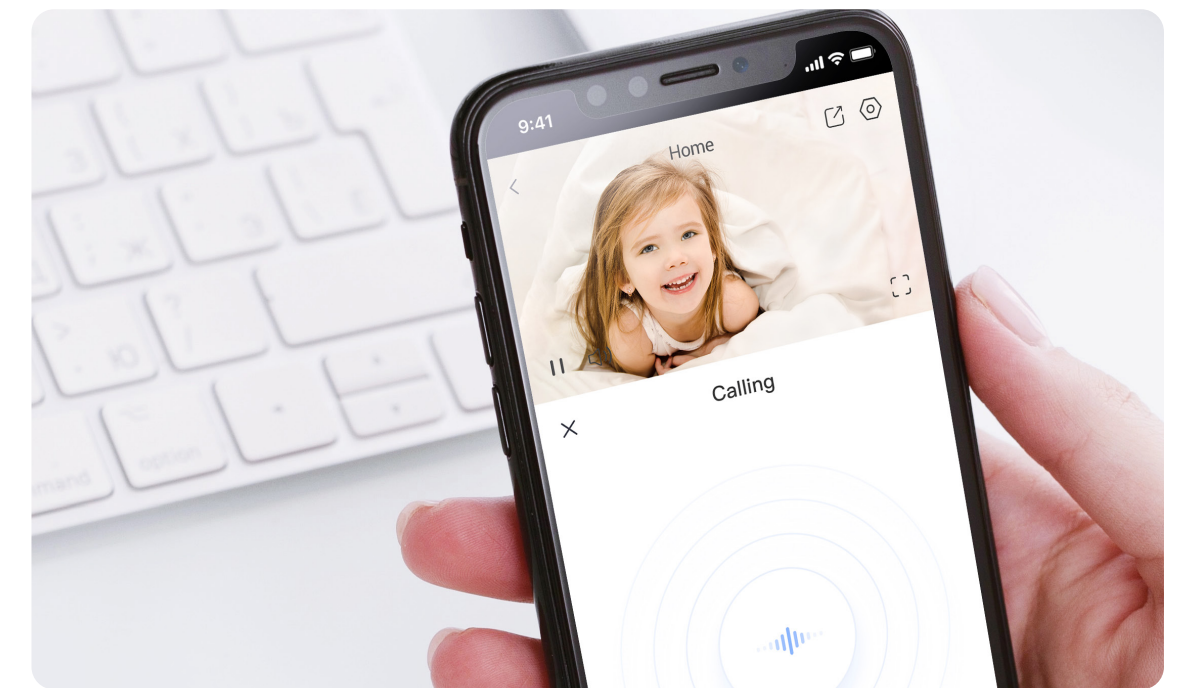

## Pan & Tilt Smart Home Camera

See wider, protect better, care more

It's a simply flexible camera that you can set up indoors as a pet or baby monitor, or use it to add an extra layer of protection in your home. Unlike many cameras that only record at a fixed viewing angle, the H6c rotates to take in a panoramic view in sharp clarity, and can even detect and track motions in a smart way. With the help of the H6c, nothing in a large room will easily escape your attention.

## 02 Protection lasts, even overnight

## Smart enough to detect and track

Upon motion detection, the H6c automatically locks on the subject and rotates to track the activity. Whether your toddler walks by the camera, or your dog chases its toy across the room, the camera will capture those precious moments.

## See and talk, from anywhere

Talk to your loved ones and deter unwelcome strangers – all by using the H6c's two-way communication feature. Using the EZVIZ App on your mobile device, you can easily and conveniently enjoy communication wherever you might be.